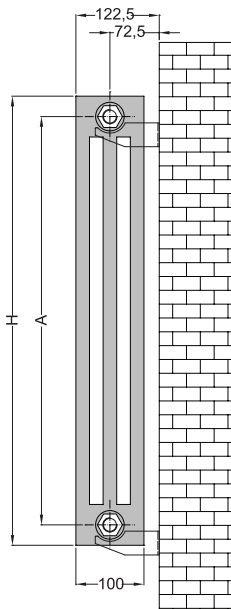

Max. working pressure 7 bar

Max. working temperature 90°C

Mounting kit included: K15 or K16

Height (H)	Length (L)	Centres (A)	No el	Weight	Volume	OUTPUT (watt)											
						Δt=30°C			Δt=40°C			Δt=50°C			Δt=60°C		
mm	mm	mm	pcs	kg	l	ral	chrome	stainless steel	ral	chrome	stainless steel	ral	chrome	stainless steel	ral	chrome	stainless steel
660	380	600	10	20.8	7.0	472	363	350	667	513	494	901	693	667	1126	866	834
660	580	600	15	31.1	10.5	708	545	524	1000	769	741	1351	1039	1001	1689	1299	1251
660	780	600	20	41.5	14.0	944	726	699	1333	1026	988	1802	1386	1335	2252	1732	1668

● Putem executa dimensiuni speciale, în urma unei analize tehnice. | We can make custom dimensions, after technical analysis.

Hydraulic connections

\* Atunci când comandați, trebuie să menționați tipul de alimentare de care aveți nevoie./When you order, you must mention the type of connection you require.