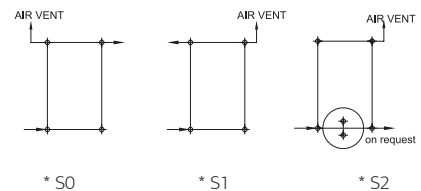

Hydraulic connections